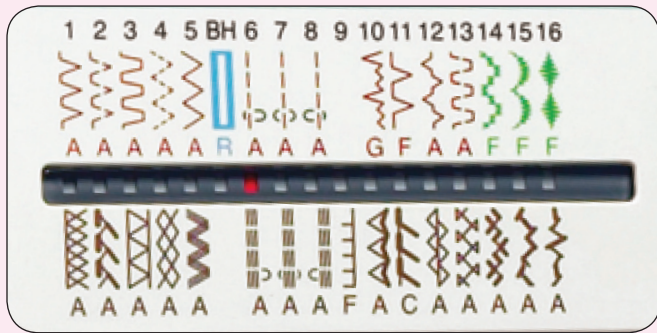

Believe in Your Creativity
JANOME[®]
www.janome.com

MS5027PR

Pink Ribbon Series

Janome is a proud sponsor of the National Breast Cancer Foundation, Inc.[®]

 NATIONAL
BREAST
CANCER
FOUNDATION, INC.[®]

MS5027PR

Built-In functions

The MS5027PR comes with 27 Built-in stitches as well as a One-Step buttonhole to help your creativity flourish.

Auto recommended width & length guide

Prompts you with the best stitch width and length to ensure stunning, precise results.

One-Step buttonhole

Just set a button in the appropriate place on the buttonhole foot and lower the lever, and a perfect buttonhole is automatically made in one step.

Built-in Needle Threader

Needle threading couldn't be simpler and there's no strain on the eyes.

Free Arm/Flat bed convertible

The detachable sewing table easily slides out of the way to reveal the free arm. Handy for sleeves, cuffs and hard-to-reach areas.

Jam-proof Bobbin System

A magnetic, top loading full rotary hook system gives smooth, quiet operation while your stitches are formed perfectly and consistently. Thread is visible below the see-through slide plate and changing bobbins is a snap.