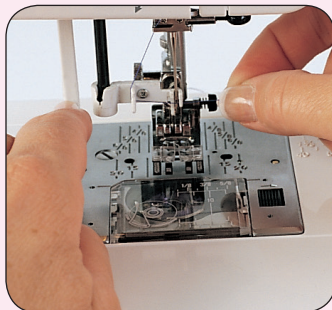

Built-In functions

The MS5027PR comes with 27 Built-in stitches as well as a One-Step buttonhole to help your creativity flourish.

Auto recommended width & length guide

Prompts you with the best stitch width and length to ensure stunning, precise results.

One-Step buttonhole

Just set a button in the appropriate place on the buttonhole foot and lower the lever, and a perfect buttonhole is automatically made in one step.

Built-in Needle Threader

Needle threading couldn't be simpler and there's no strain on the eyes.

Free Arm/Flat bed convertible

The detachable sewing table easily slides out of the way to reveal the free arm. Handy for sleeves, cuffs and hard-to-reach areas.

Jam-proof Bobbin System

A magnetic, top loading full rotary hook system gives smooth, quiet operation while your stitches are formed perfectly and consistently. Thread is visible below the see-through slide plate and changing bobbins is a snap.