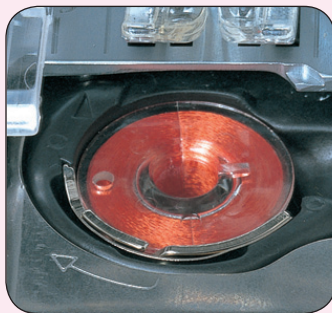

Built-In functions

The MS5027PR comes with 27 Built-in stitches as well as a One-Step buttonhole to help your creativity flourish.

Auto recommended width & length guide

Prompts you with the best stitch width and length to ensure stunning, precise results.

One-Step buttonhole

Just set a button in the appropriate place on the buttonhole foot and lower the lever, and a perfect buttonhole is automatically made in one step.

Built-in Needle Threader

Needle threading couldn't be simpler and there's no strain on the eyes.

Free Arm/Flat bed convertible

The detachable sewing table easily slides out of the way to reveal the free arm. Handy for sleeves, cuffs and hard-to-reach areas.

Jam-proof Bobbin System

A magnetic, top loading full rotary hook system gives smooth, quiet operation while your stitches are formed perfectly and consistently. Thread is visible below the see-through slide plate and changing bobbins is a snap.