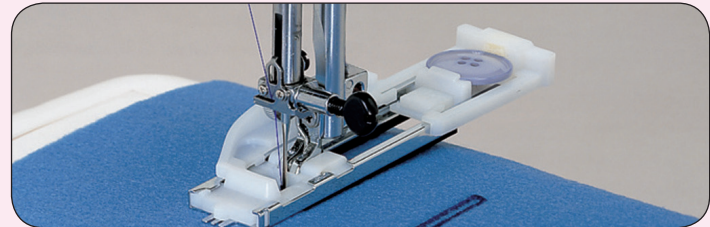

Built-In functions

The MS5027PR comes with 27 Built-in stitches as well as a One-Step buttonhole to help your creativity flourish.

Auto recommended width & length guide

Prompts you with the best stitch width and length to ensure stunning, precise results.

One-Step buttonhole

Just set a button in the appropriate place on the buttonhole foot and lower the lever, and a perfect buttonhole is automatically made in one step.

Built-in Needle Threader

Needle threading couldn't be simpler and there's no strain on the eyes.

Free Arm/Flat bed convertible

The detachable sewing table easily slides out of the way to reveal the free arm. Handy for sleeves, cuffs and hard-to-reach areas.

Jam-proof Bobbin System

A magnetic, top loading full rotary hook system gives smooth, quiet operation while your stitches are formed perfectly and consistently. Thread is visible below the see-through slide plate and changing bobbins is a snap.

Features

- 27 Built-in Stitches
- One-step™ buttonhole
- Jam-proof horizontal bobbin system
- Snap on presser feet
- Adjustable stitch width and length sliders
- Stitch information display shows recommended settings
- Built-in Needle Threader
- **BONUS! Ready to Quilt:**
 - Walking Foot
 - 1/4" Seam Foot
 - Blanket stitch capability