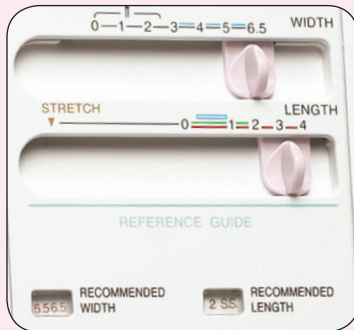

Built-In functions

The MS5027PR comes with 27 Built-in stitches as well as a One-Step buttonhole to help your creativity flourish.

Auto recommended width & length guide

Prompts you with the best stitch width and length to ensure stunning, precise results.

One-Step buttonhole

Just set a button in the appropriate place on the buttonhole foot and lower the lever, and a perfect buttonhole is automatically made in one step.

Built-in Needle Threader

Needle threading couldn't be simpler and there's no strain on the eyes.

Free Arm/Flat bed convertible

The detachable sewing table easily slides out of the way to reveal the free arm. Handy for sleeves, cuffs and hard-to-reach areas.

Jam-proof Bobbin System

A magnetic, top loading full rotary hook system gives smooth, quiet operation while your stitches are formed perfectly and consistently. Thread is visible below the see-through slide plate and changing bobbins is a snap.